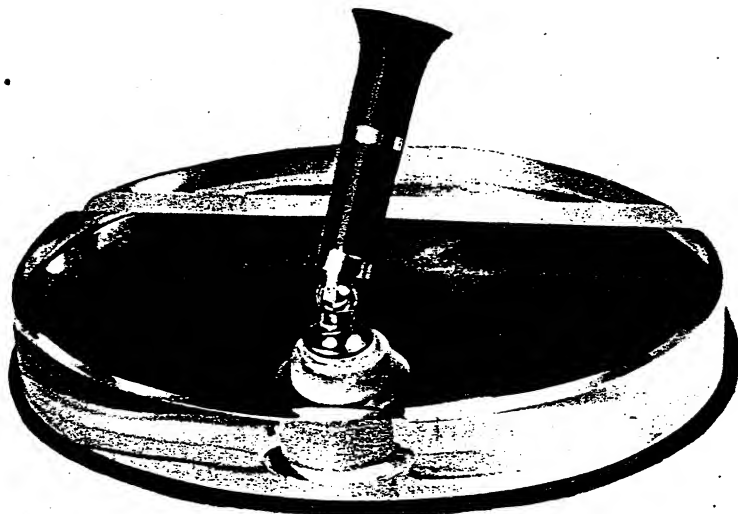

List \$16.00

6—Desk Stand.

Code VINJK. Single Crystal glass base, $3\frac{1}{4} \times 5\frac{1}{4} \times 1'$, with Universal black, unbreakable Radite socket.
List \$5.00

2—Desk Stand.

Code WAXAK. Single Crystal glass base, size $2\frac{1}{4} \times 3 \times 1'$, with Universal black, unbreakable Radite socket.
List \$4.00